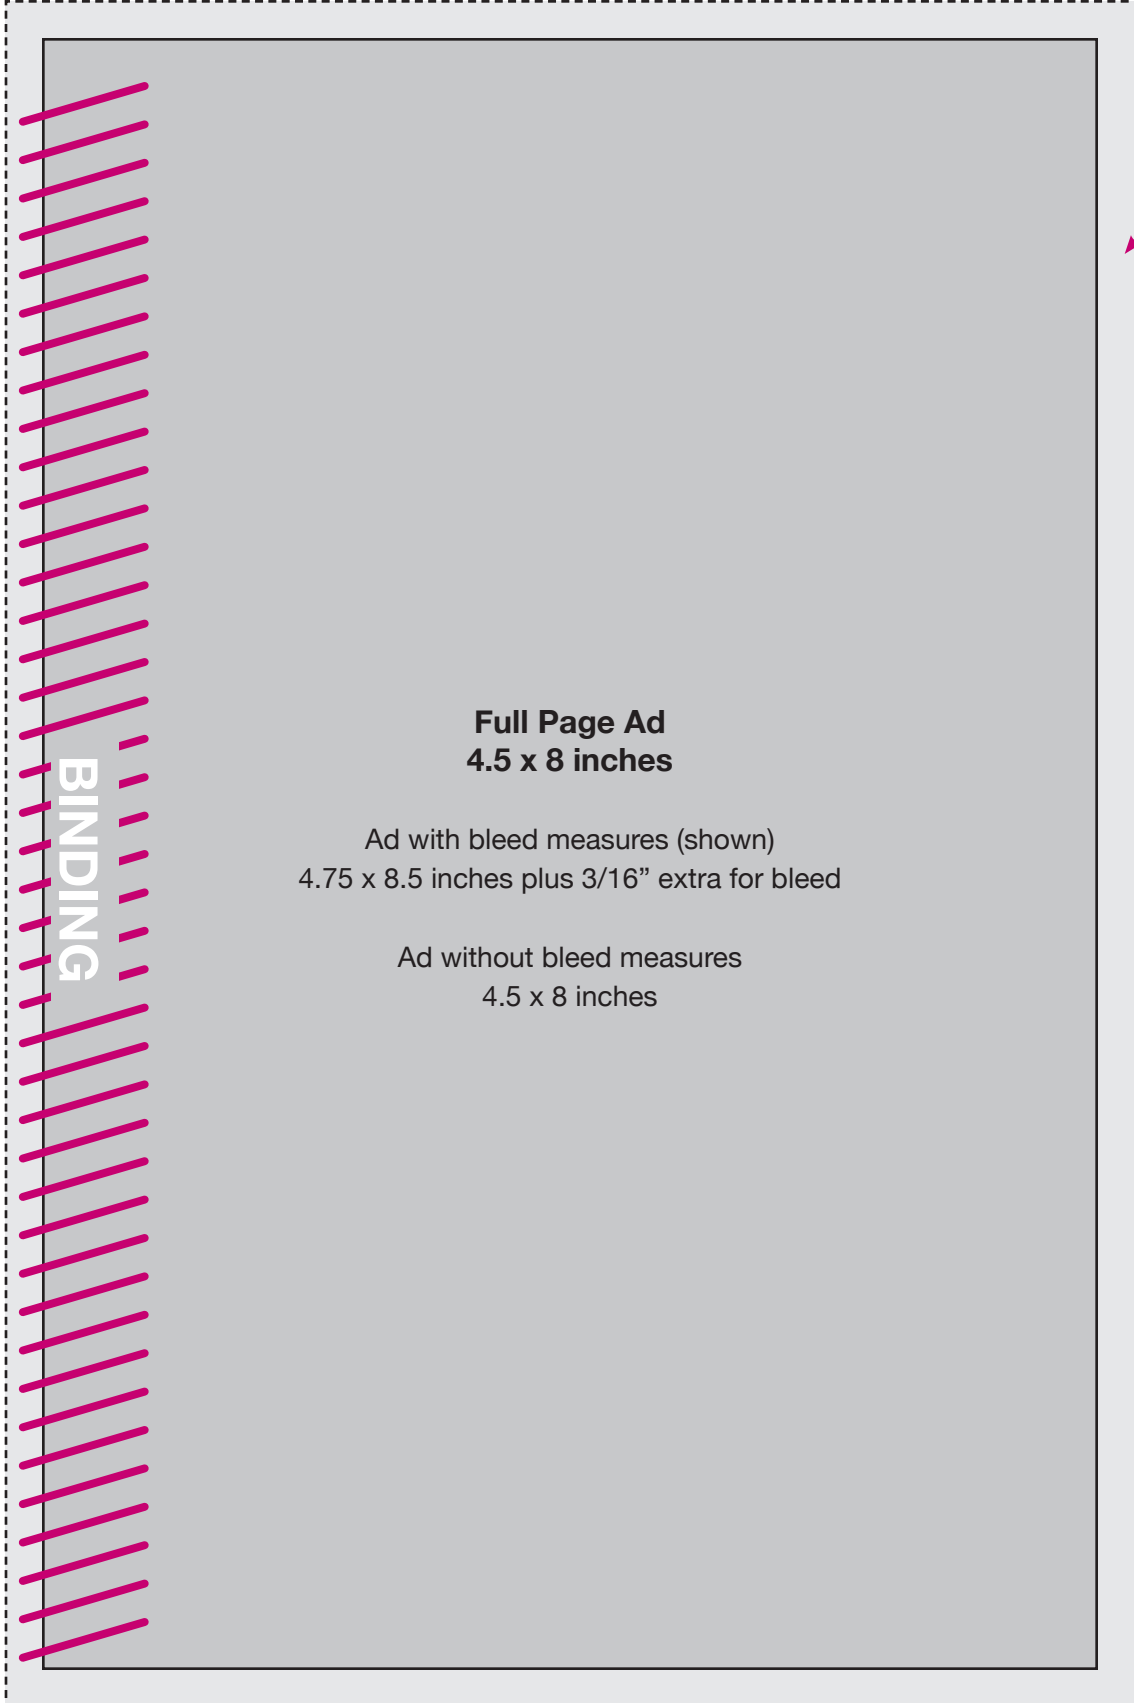

geek girl

Empowering women through technology, one Geek Girl at a time.

This block represents a page layout for advertising. It features a vertical column of pink diagonal lines on the left side, with the word "BINDING" written vertically in grey capital letters. The main area is divided into three horizontal sections of grey boxes. The top section contains two smaller boxes side-by-side. The middle section contains one larger box. The bottom section contains one very large box.

A diagram of a page layout enclosed in a black border. On the left side, there is a vertical binding area represented by a series of slanted pink lines. The word "BINDING" is written vertically in grey, bold, uppercase letters within this area. The main body of the page is divided into two horizontal grey rectangular sections. The top section is smaller and contains the text "Quarter Page Ad" and "4.5 x 1.875 inches". The bottom section is larger and contains the text "Three-Quarter Page Ad" and "4.5 x 5.9583 inches".

BINDING

Quarter Page Ad
4.5 x 1.875 inches

Three-Quarter Page Ad
4.5 x 5.9583 inches

geek girl

Empowering women through technology, one Geek Girl at a time.

**Full Page Ad
4.5 x 8 inches**

Ad with bleed measures (shown)
4.75 x 8.5 inches plus 3/16" extra for bleed

Ad without bleed measures
4.5 x 8 inches

Include
3/16" Bleed
for artwork
going to the
edge of the
page.

Art without
bleed will be
reduced to
fit within
4.5 x 8